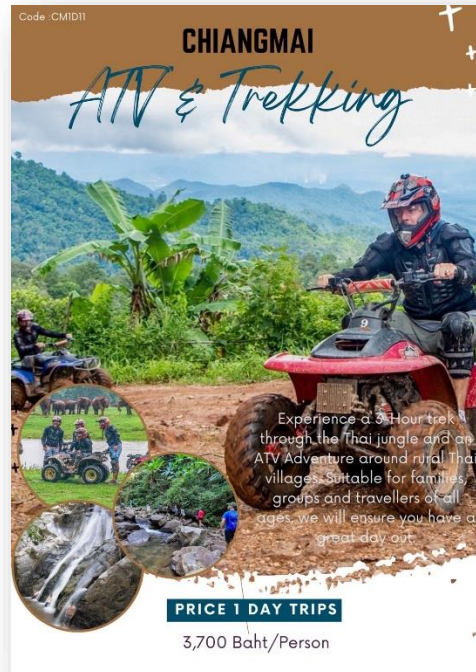

1 DAY TRIP IN CHIANGMAI

HIGHLIGHTS OF THE TOUR

- Experience a 3-Hour trek through the Thai jungle and an ATV Adventure around rural Thai villages. Suitable for families, groups and travelers of all ages, we will ensure you have a great day out.

1 DAY TRIP IN CHIANGMAI

ITINERARY

- Pick up from hotel at 08.00 - 8.30 am
- Drive around two hours on the way
- 10.30 am Enjoy the experience a 3-Hour trek through the Thai jungle and an ATV Adventure around rural Thai villages.
- 12.00 am Lunch
- 05.00 pm You will be taken up to go back to your place which will take two hours journey for driving